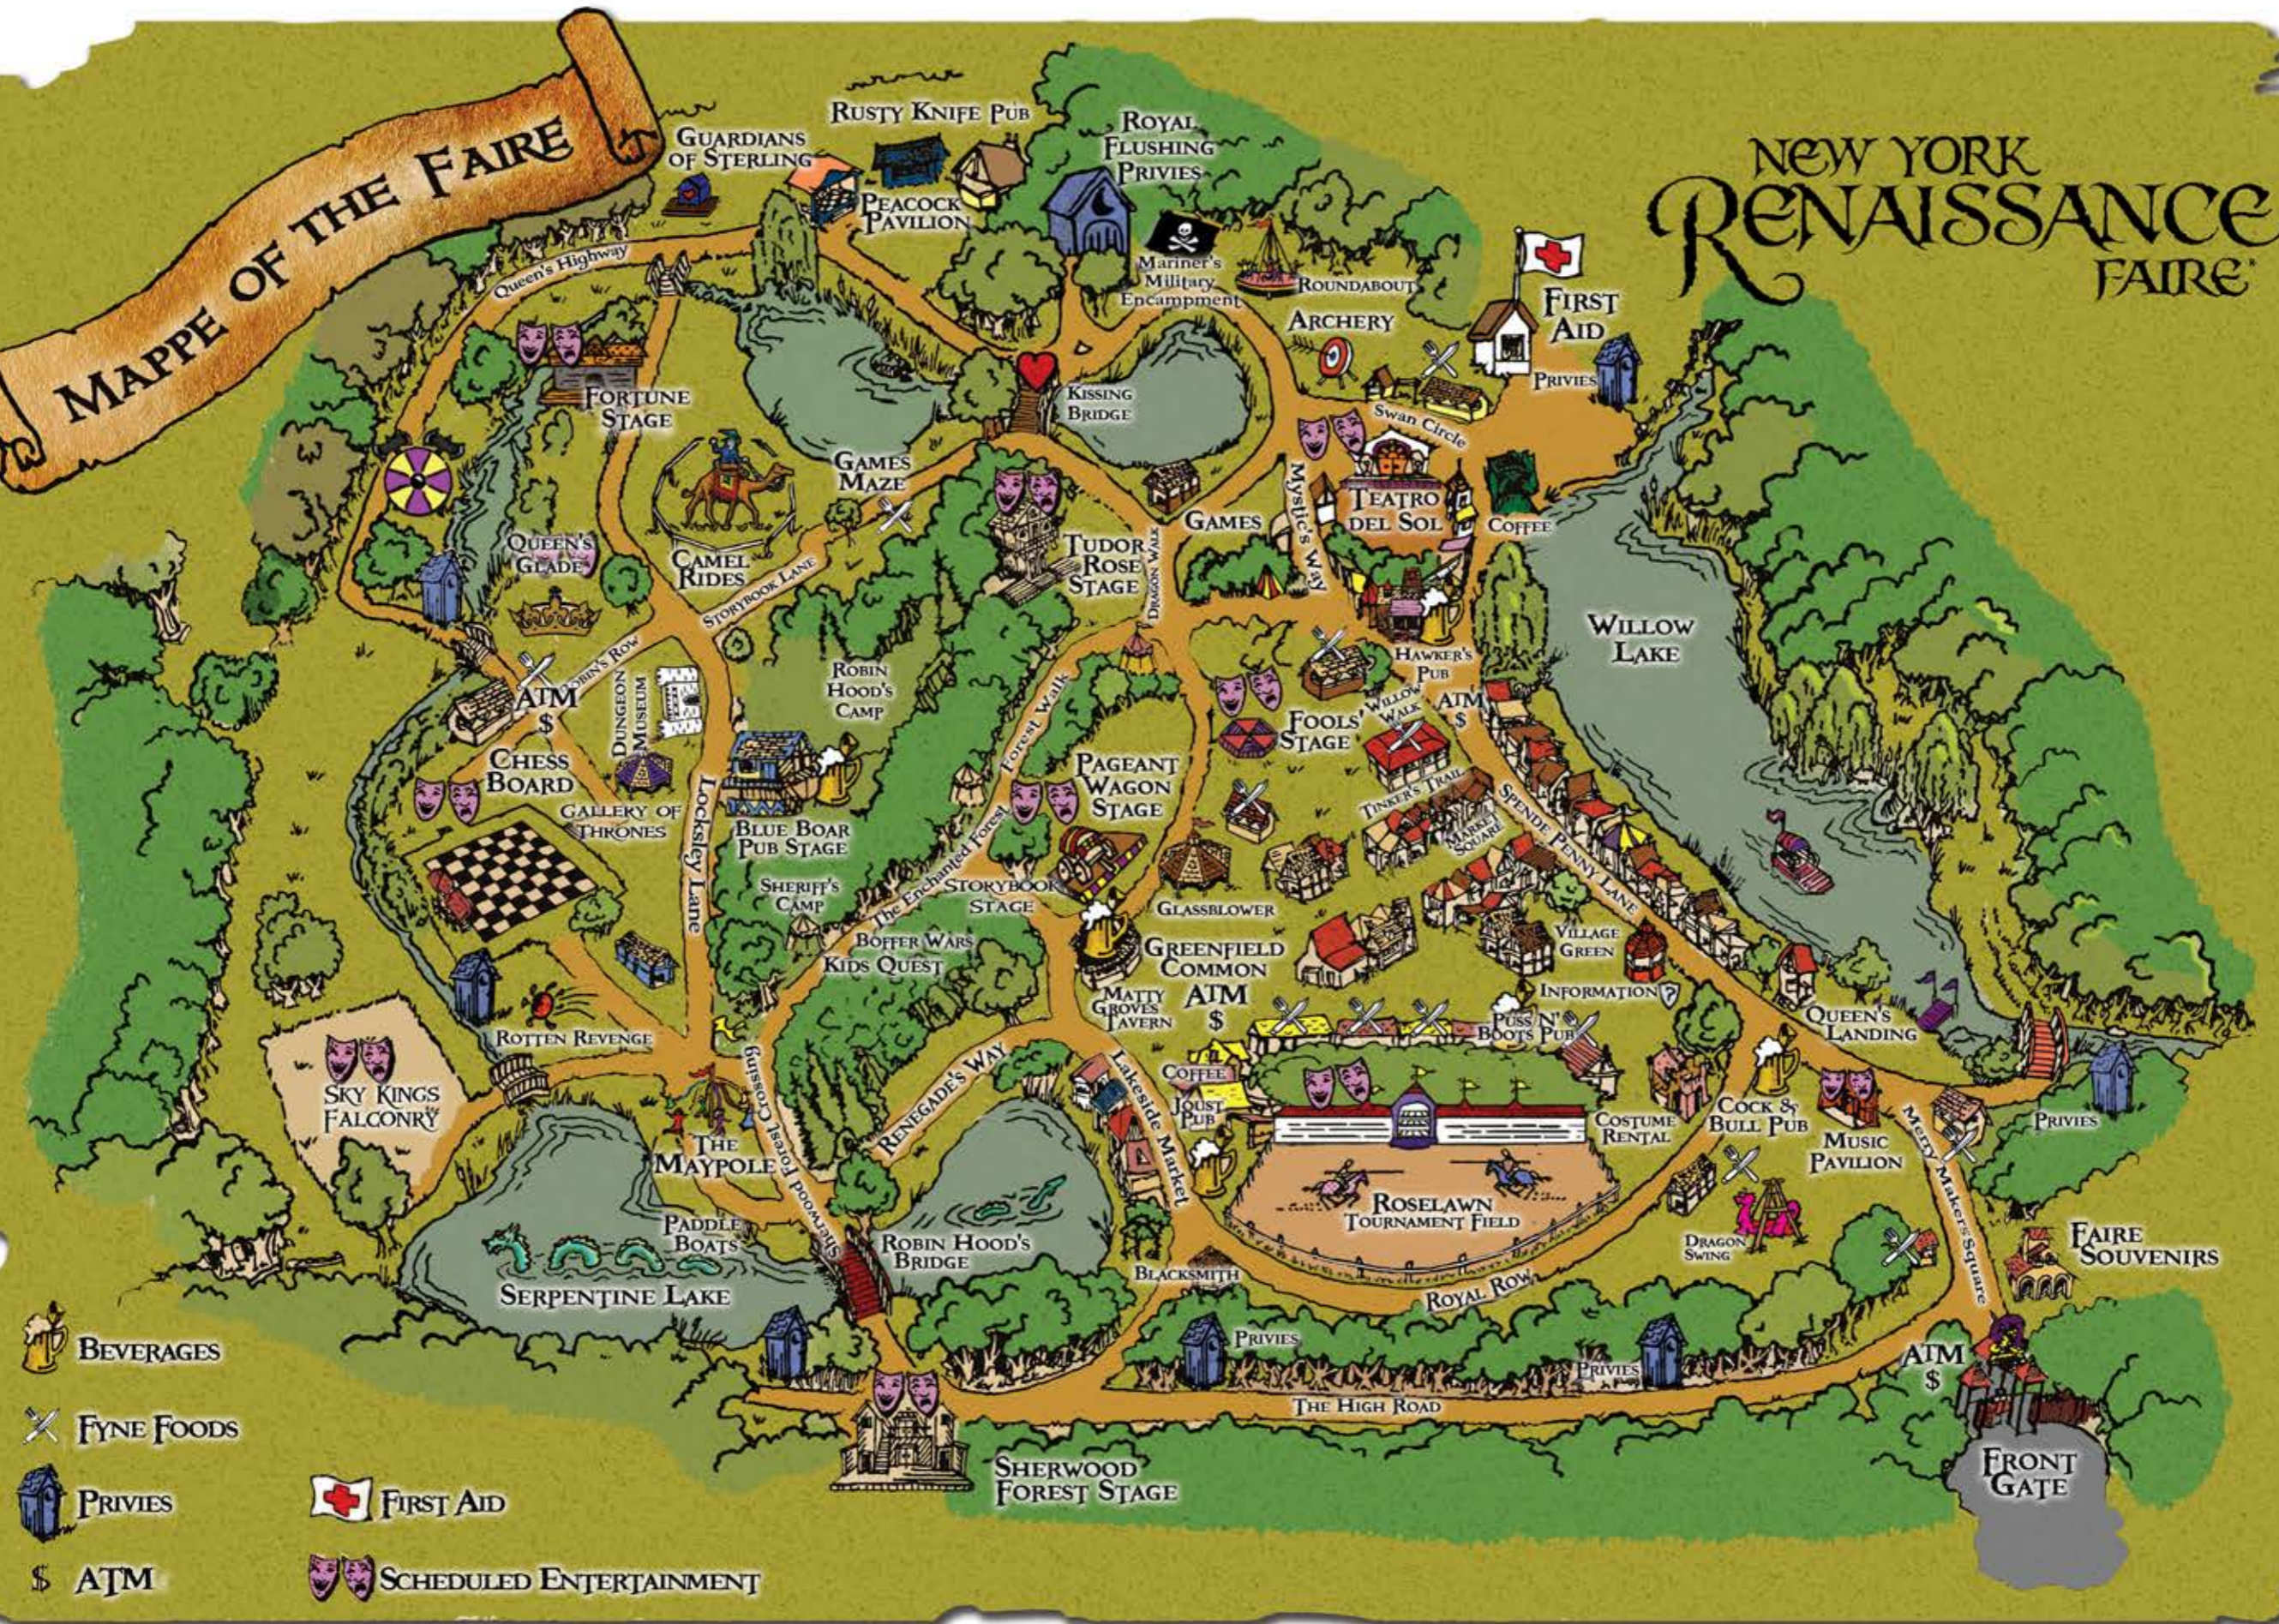

# MAPPE OF THE FAIRE

# NEW YORK RENAISSANCE FAIRE

-  BEVERAGES
-  FYNE FOODS
-  PRIVIES
-  ATM
-  FIRST AID
-  SCHEDULED ENTERTAINMENT