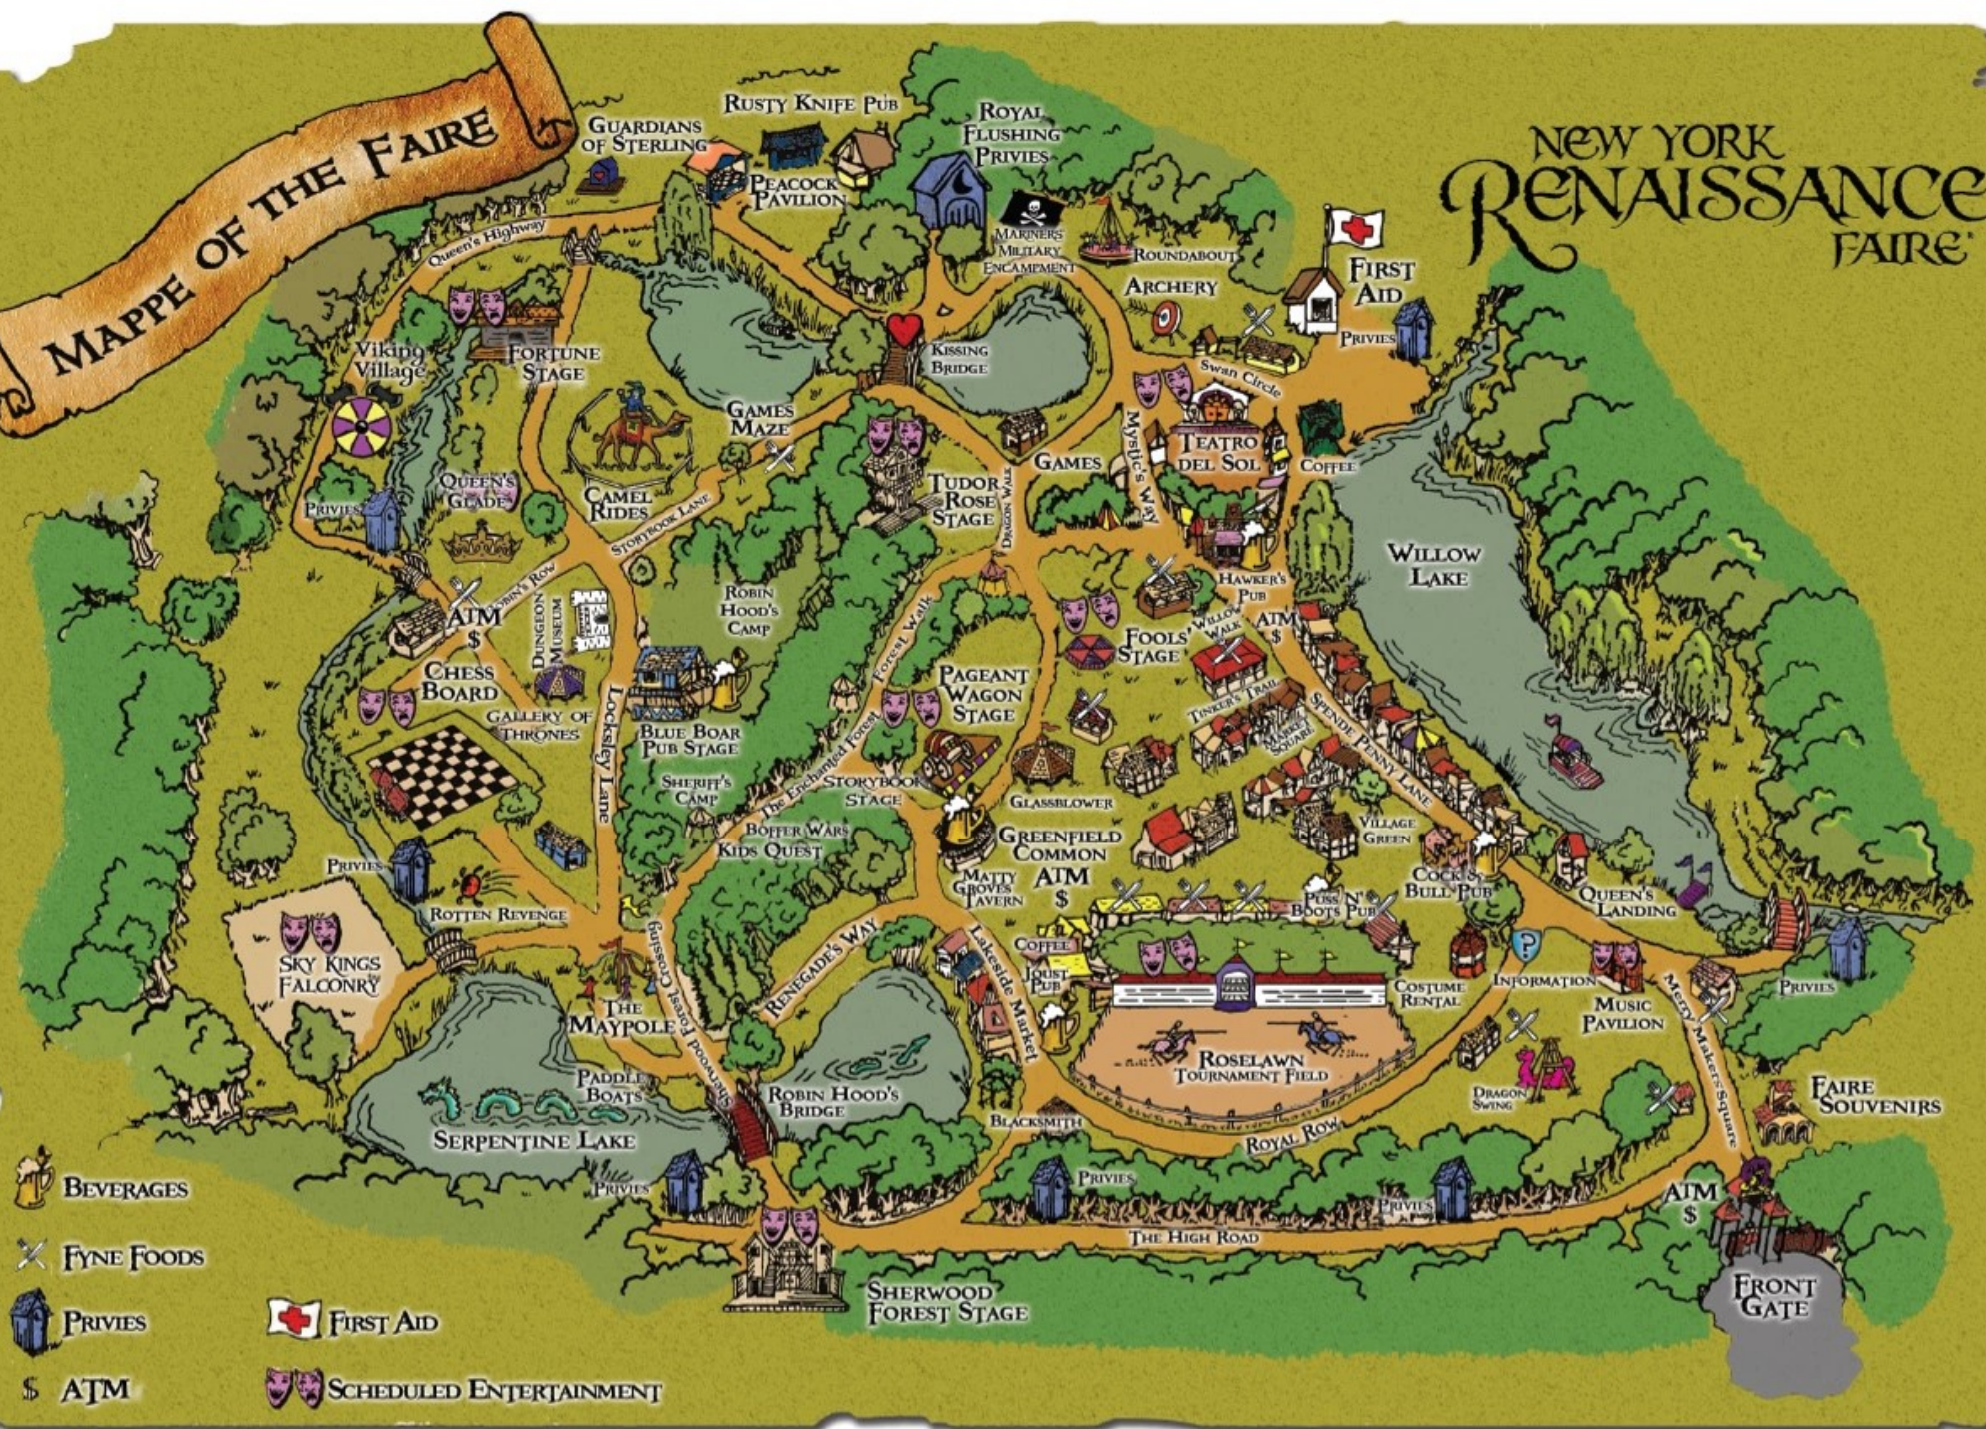

MAPPE OF THE FAIRE

NEW YORK RENAISSANCE FAIRE

-  BEVERAGES
-  FYNE FOODS
-  PRIVIES
-  FIRST AID
-  ATM
-  SCHEDULED ENTERTAINMENT